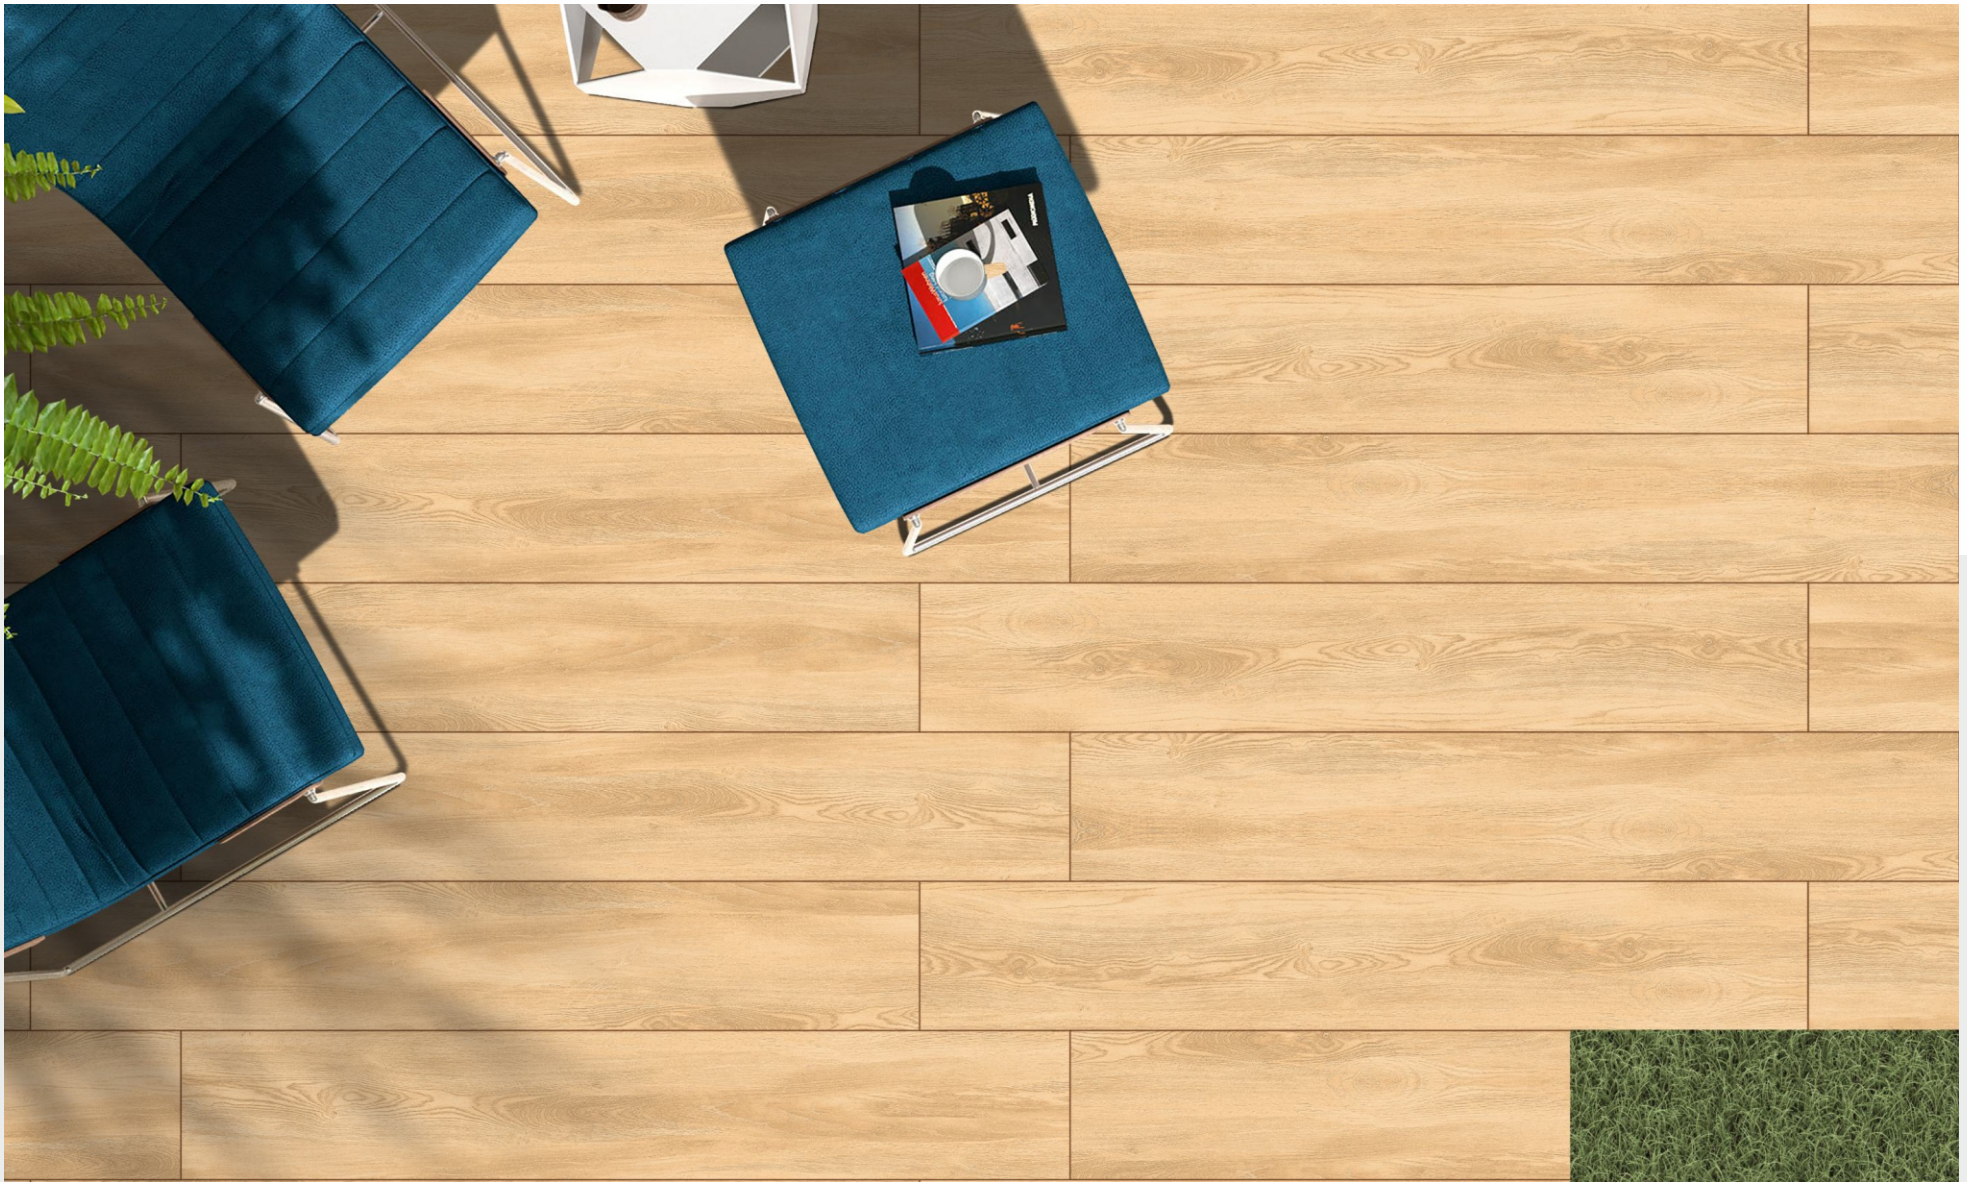

wooden
COLLECTION

MONTANA HONEY