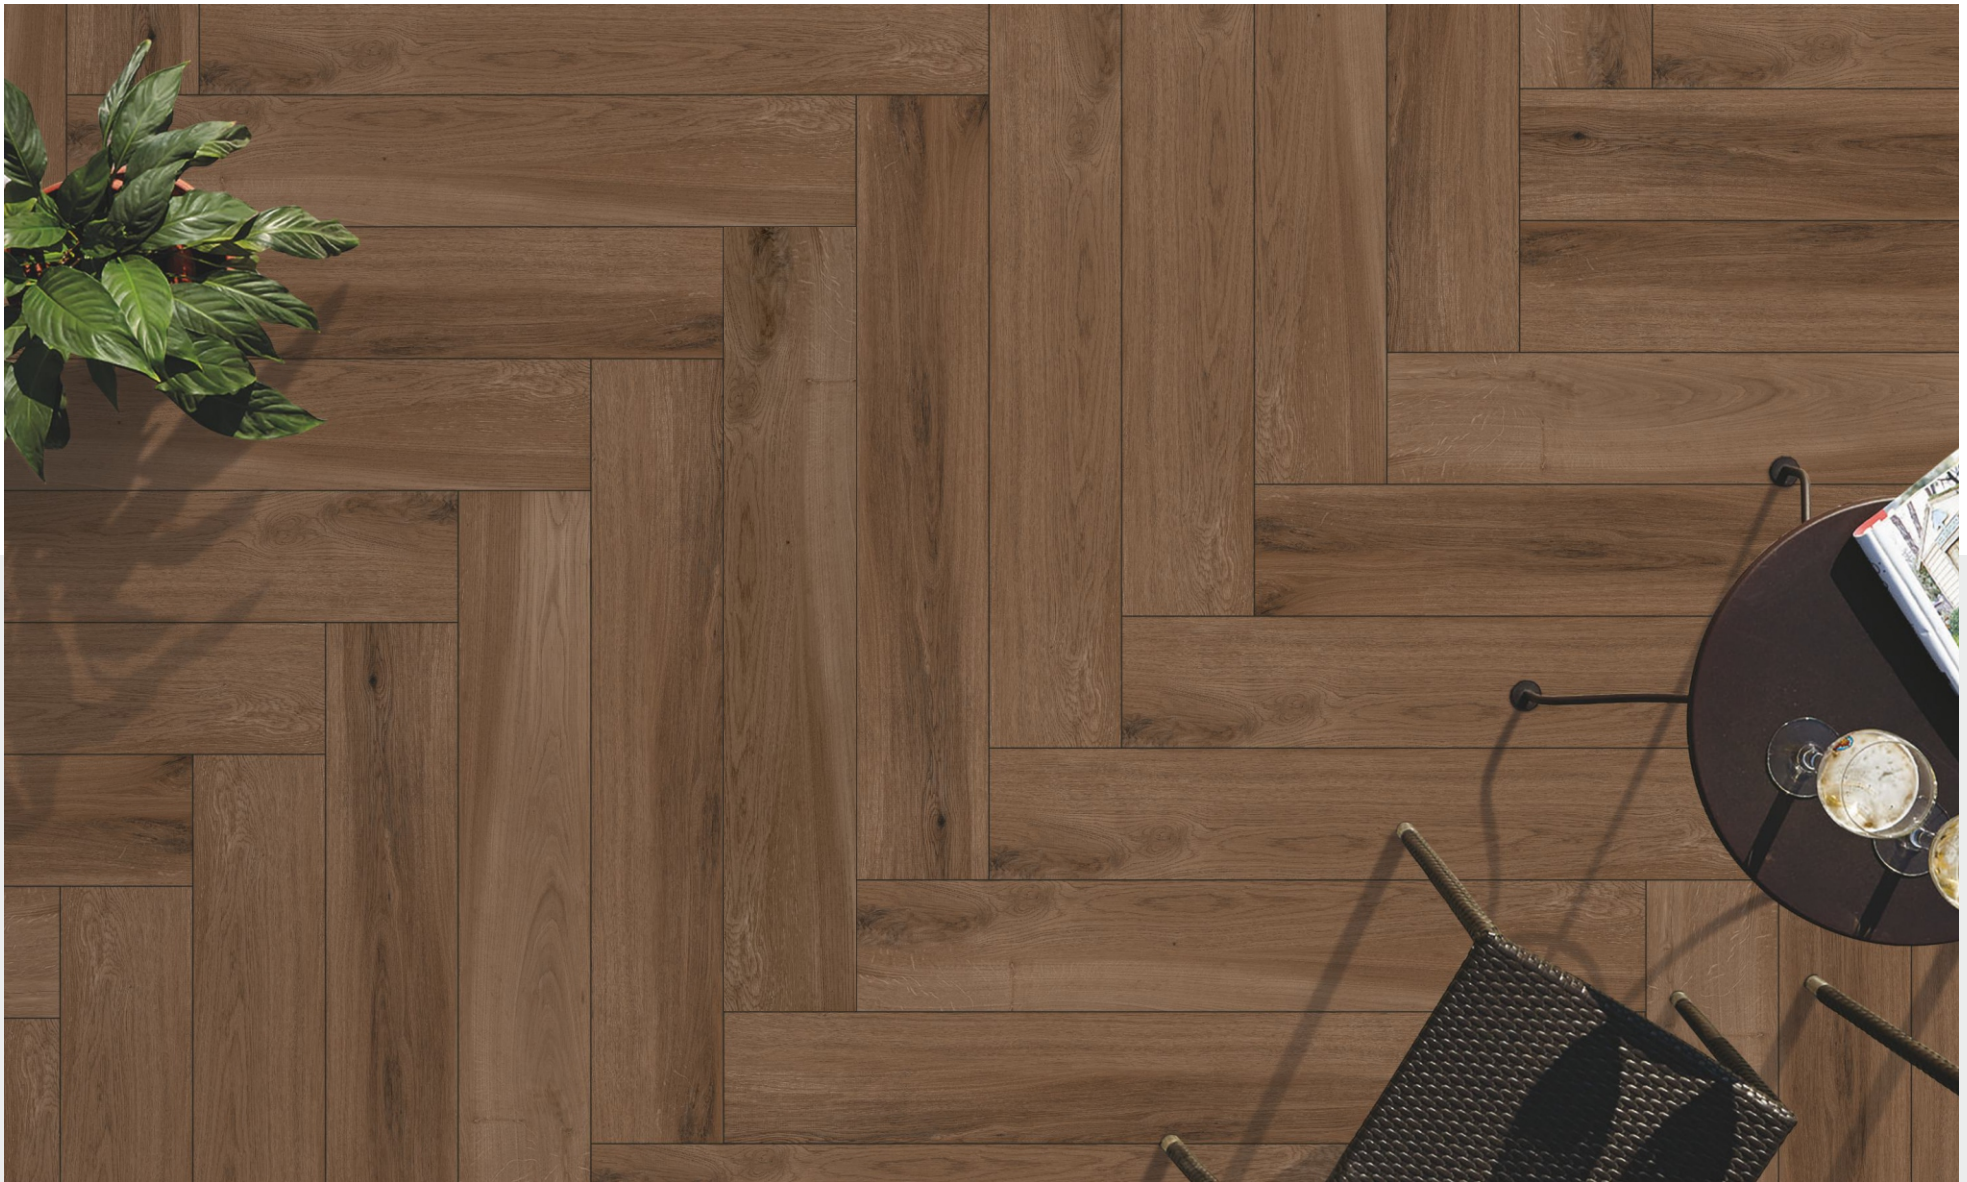

wooden⁺
COLLECTION

ARON TEAK